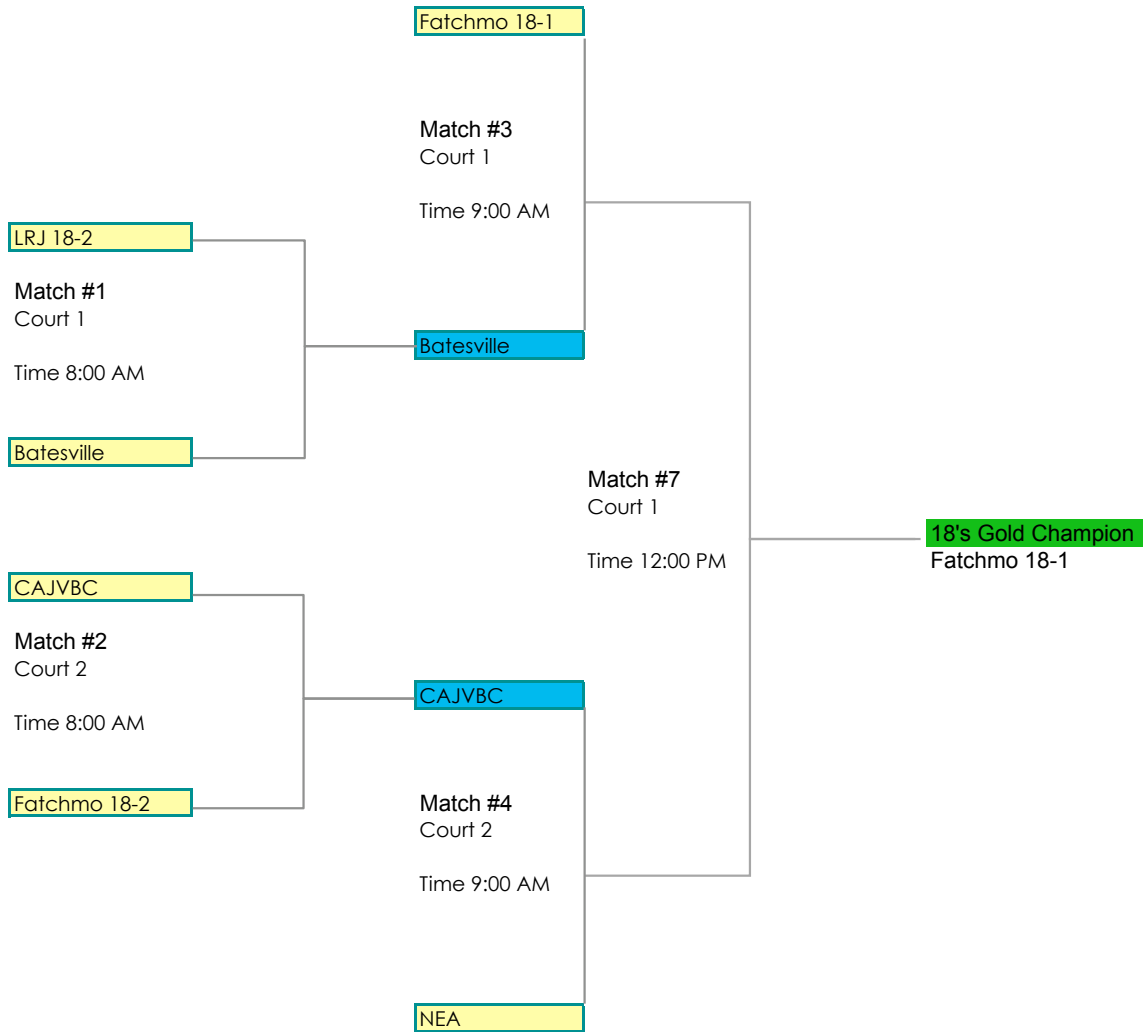

2010 Searcy Shindig
 18's Gold Bracket
 Venue: Rhodes

All Times Are Approximate. Matches may begin earlier or later depending on actual match play.

Consolations: